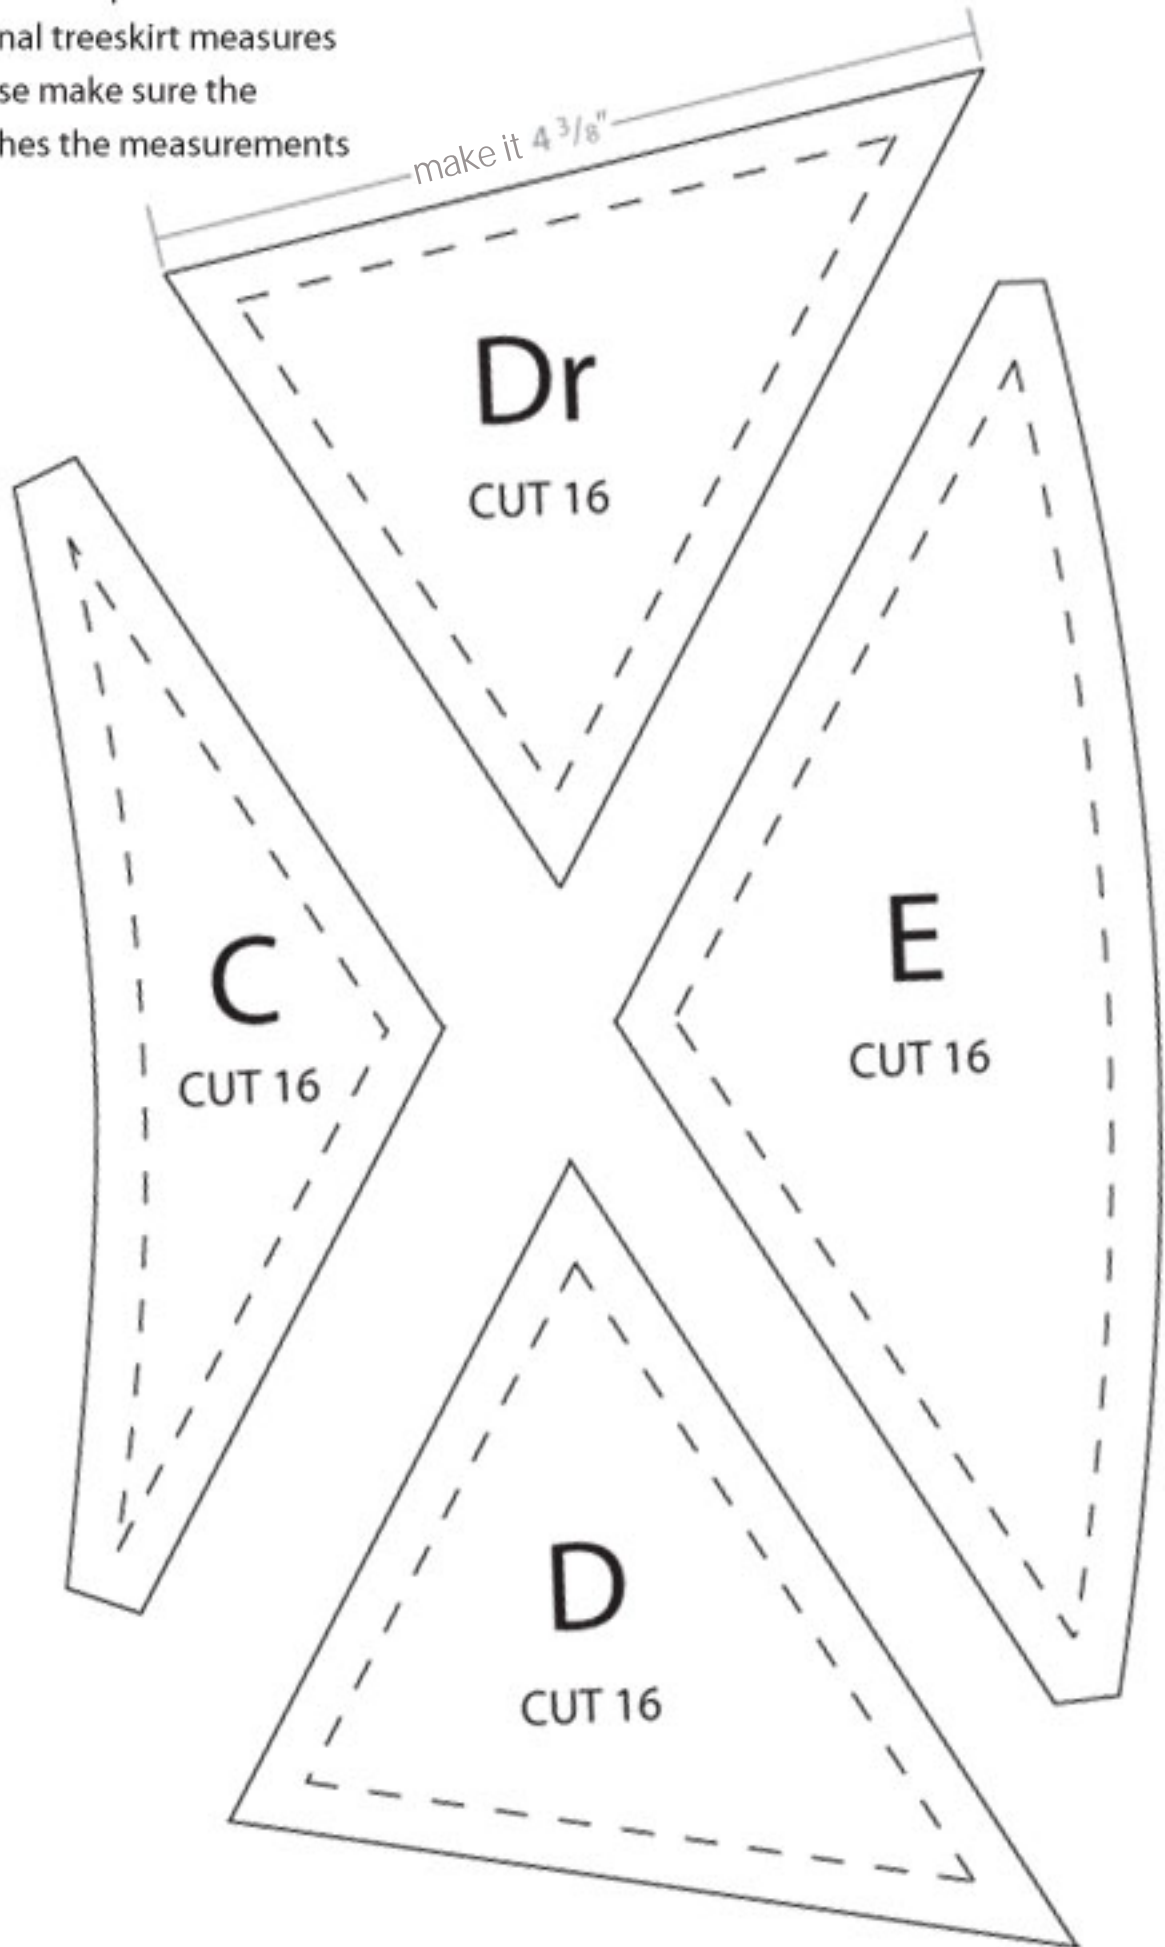

14"

**A**

CUT 8

10.5"

**B**

CUT 8

When printing this template:  
To insure your final treeskirt measures  
the full 46", please make sure the  
actual size matches the measurements  
labeled above.

When printing this template:

To insure your final treeskirt measures the full 46", please make sure the actual size matches the measurements labeled here.

**Fr**  
CUT 16

**G**  
CUT 16

When printing this template:  
To insure your final treeskirt measures  
the full 46", please make sure the  
actual size matches the measurements  
labeled here.

**F**  
CUT 16

make it  $6\frac{3}{4}"$