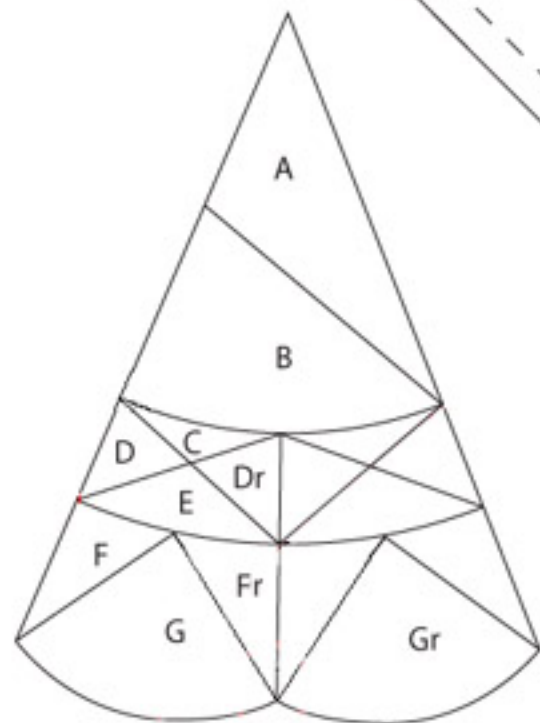

14"

**A**

CUT 8

10.5"

**B**

CUT 8

When printing this template:  
To insure your final treeskirt measures  
the full 46", please make sure the  
actual size matches the measurements  
labeled above.

When printing this template:

To insure your final treeskirt measures the full 46", please make sure the actual size matches the measurements labeled here.

**Fr**  
CUT 16

**G**  
CUT 16

When printing this template:  
To insure your final treeskirt measures  
the full 46", please make sure the  
actual size matches the measurements  
labeled here.

**F**  
CUT 16

make it  $6\frac{3}{4}"$